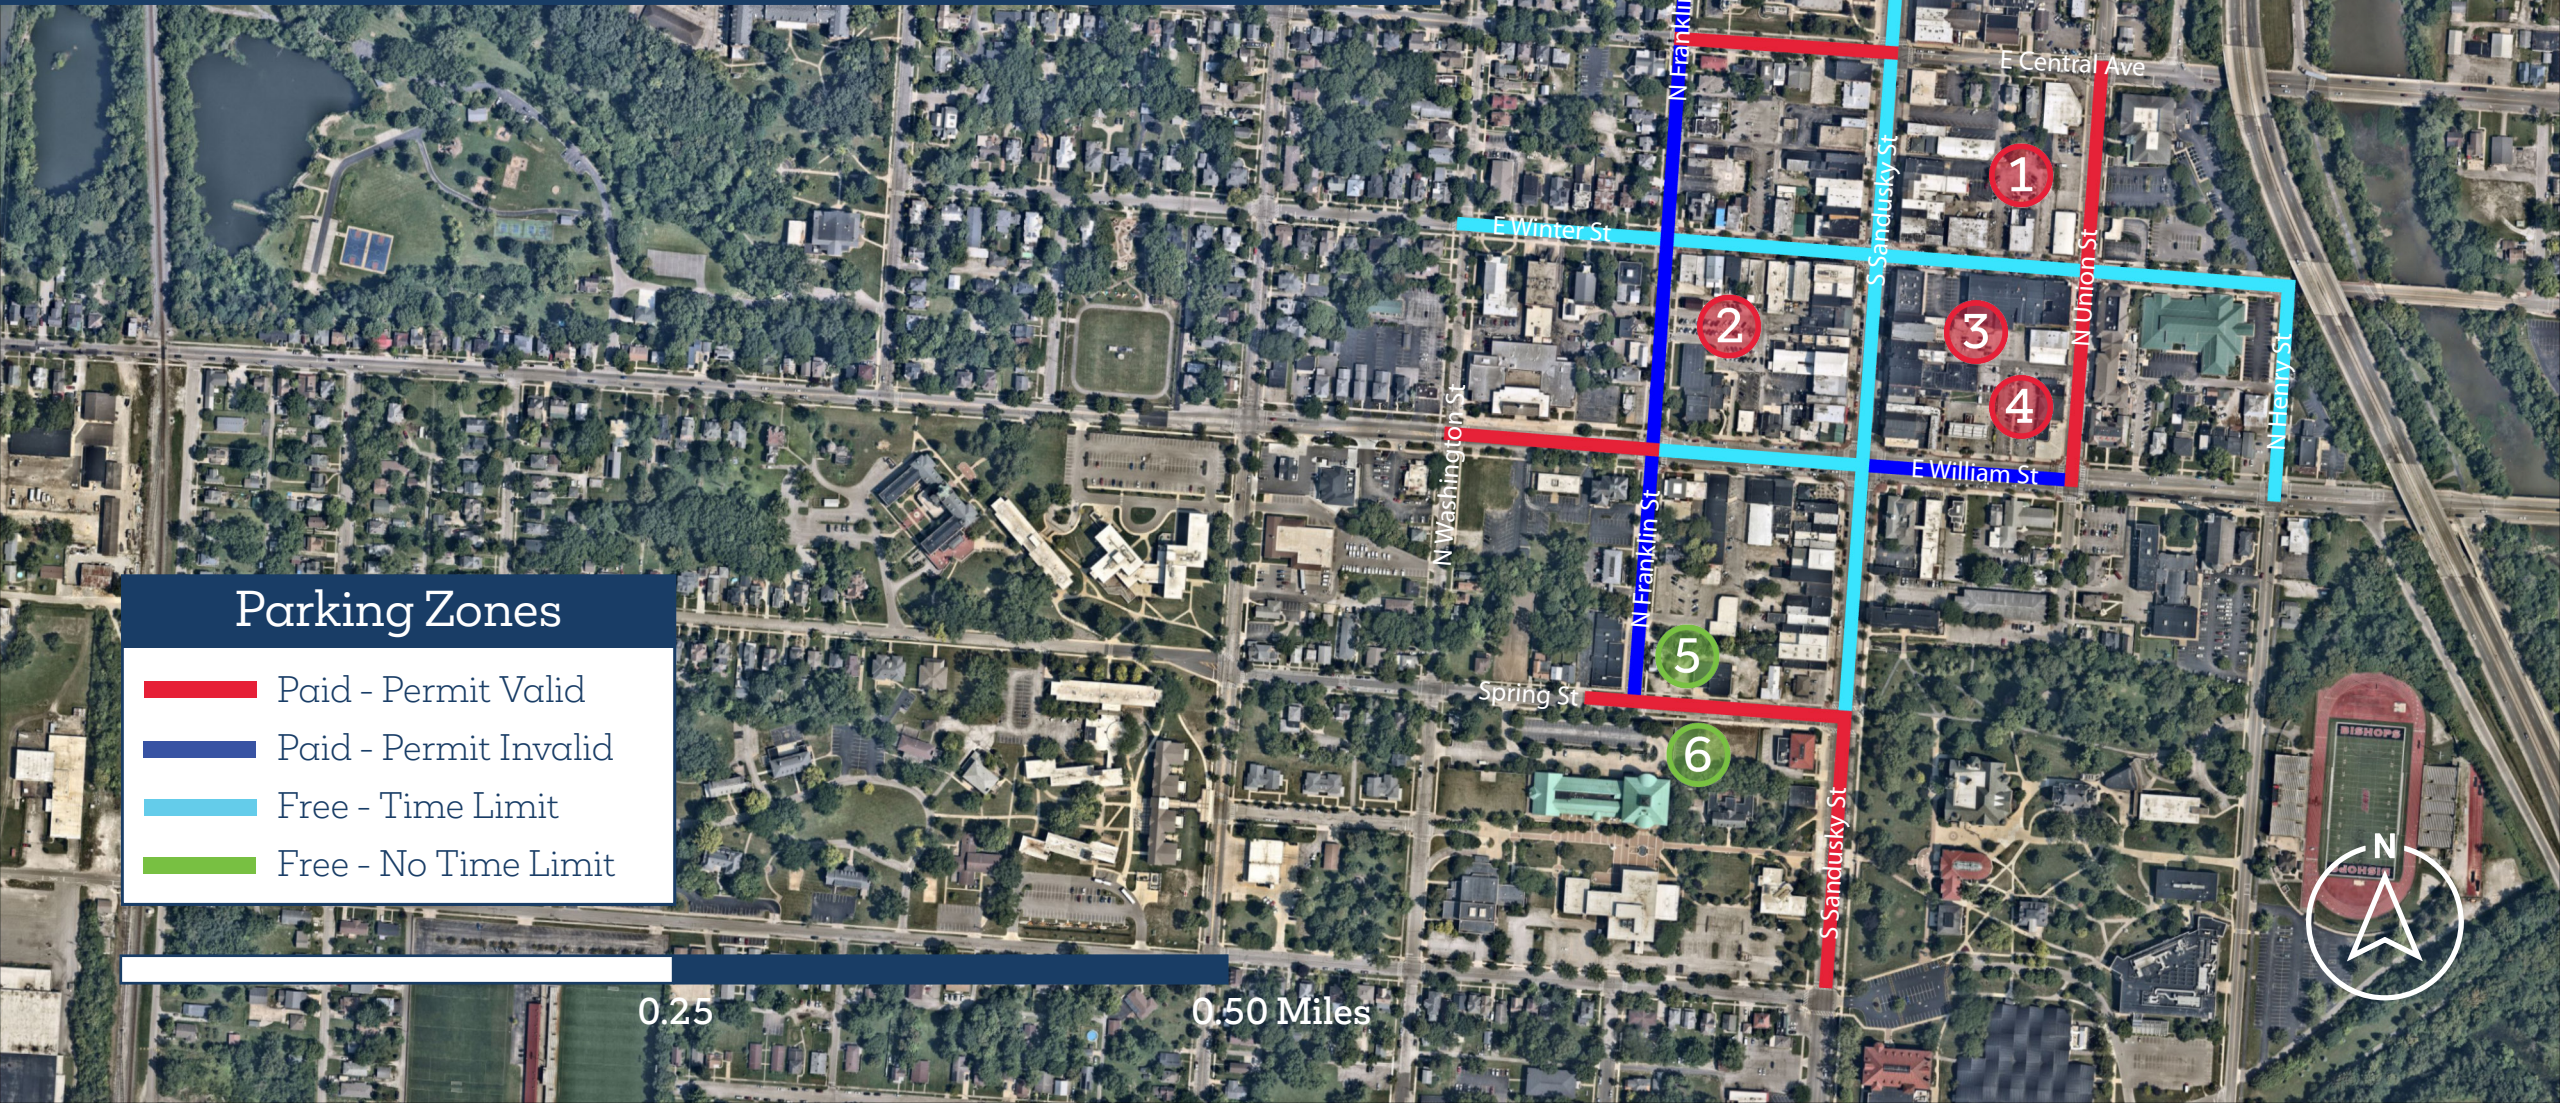

City of Delaware Downtown Parking Zones

Parking Zones

-  Paid - Permit Valid
-  Paid - Permit Invalid
-  Free - Time Limit
-  Free - No Time Limit

0.25

0.50 Miles